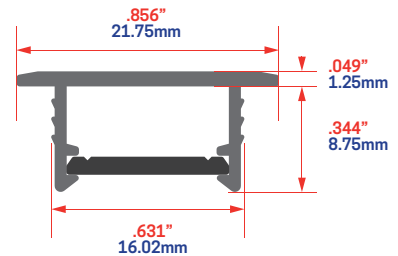

FEATURES - Florence *LL-5300

- Finished factory "MILL finish"
- Opaline lenses
- The components are certified
- These products are manufactured in Canada
- In lengths of 8 feet

DIFFUSER - Accessories The **OPALINE** diffuser allows to pass **55%** of luminosity

MOUNTING APPLICATION - Florence *LL-5300

FLORENCE - LL-5300-8

NOTES

After installing the LED ribbon on the plate, **DO NOT SLIDE** the plate in the diffuser.

Press the plate against the diffuser.

CODES

FLORENCE

DIFFUSER

OPALINE

- LL-5300-8-OPA