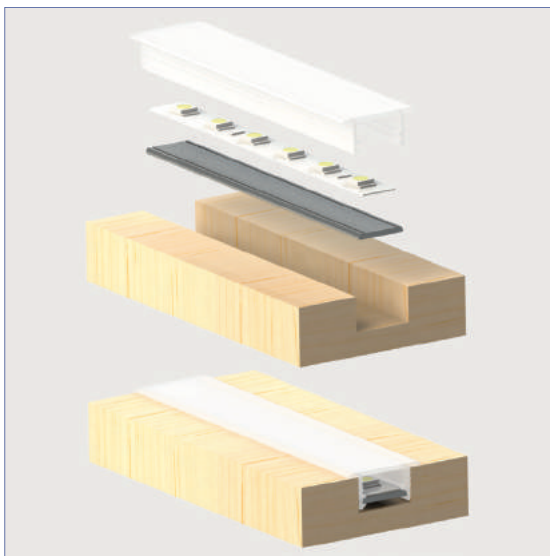

FEATURES - Florence *LL-5300

- Finished factory "MILL finish"
- Opaline lenses
- The components are certified
- These products are manufactured in Canada
- In lengths of 8 feet

DIFFUSER - Accessories The **OPALINE** diffuser allows to pass **55%** of luminosity

OPALINE
LL-5300-8-OPA

MOUNTING APPLICATION - Florence *LL-5300

FLORENCE - LL-5300-8

NOTES

After installing the LED ribbon on the plate, **DO NOT SLIDE** the plate in the diffuser.

Press the plate against the diffuser.