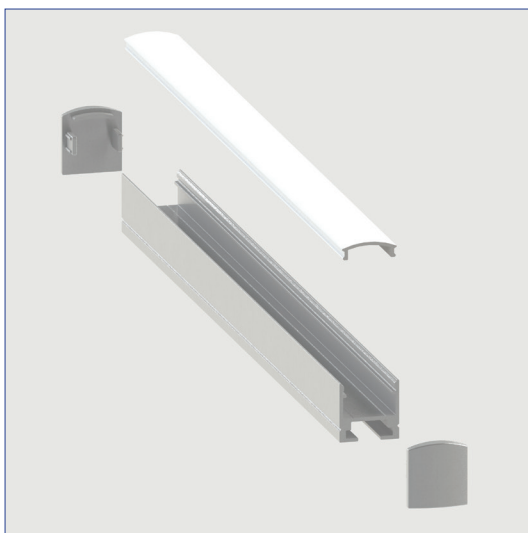

**FEATURES - Moscou \*LL-0748**

- Available in:

**ALUMINIUM -AL**

- Clear anodized aluminum finish
- The anodized aluminum 6360 T5 is used for better dissipation of heat

- The components are certified
- These products are manufactured in Canada
- In lengths of 8 feet

- Available in:

**ALUMINIUM -AL**

**MOUNTING BRACKETS**  
LL-0748BK

Material: ALUMINUM

**MOUNTING APPLICATION - Moscou \*LL-0748**

**MOSCOU - LL-0748-8**

**CODES**

---