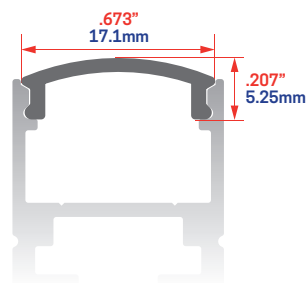

FEATURES - Moscou *LL-0748

- Available in:

ALUMINIUM -AL

- Clear anodized aluminum finish
- The anodized aluminum 6360 T5 is used for better dissipation of heat

- The components are certified
- These products are manufactured in Canada
- In lengths of 8 feet

DIFFUSER - Accessories

The **OPALINE** diffuser allows to pass **55%** of luminosity, **FROST 85%** and **CLEAR 98%**.

OPALINE
LL-0748-8-OPA

FROST
LL-0748-8-FROST

CLEAR
LL-0748-8-CLEAR

Material: ACRYLIC DR