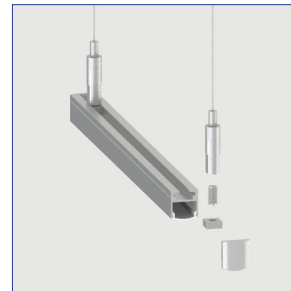

**FEATURES - Moscou \*LL-0748**

- Available in:

**ALUMINIUM -AL**

- Clear anodized aluminum finish
- The anodized aluminum 6360 T5 is used for better dissipation of heat

- The components are certified
- These products are manufactured in Canada
- In lengths of 8 feet

Material: ACRYLIC DR

**END CAP - Accessories**

- Available in:

**ALUMINIUM -AL**

**END CAP**  
LL-0748ECMP (WITHOUT HOLE)

Material: ABS

Press Fit

**MOUNTING BRACKETS - Accessories**

- Available in:

**ALUMINIUM -AL**

**MOUNTING BRACKETS**  
LL-0748BK

Material: ALUMINUM

**MOUNTING APPLICATION - Moscou \*LL-0748**

**MOSCOU - LL-0748-8**

**CODES**

---